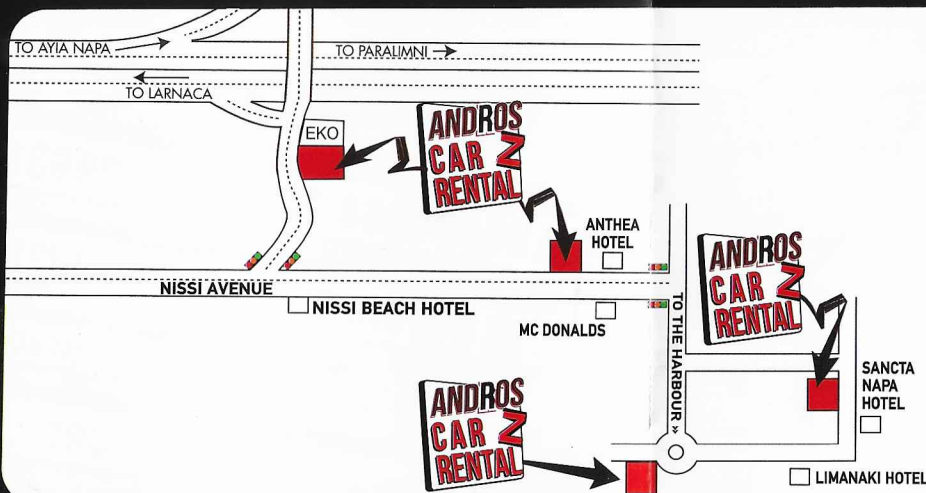

ALL INCLUDED PRICES

В СТОИМОСТЬ ВСЕВКЛЮЧЕНО

GROUP	TYPE OF CAR OR SIMILAR	TYPE	CC	SEATS	TOTAL FOR 1 DAYS	TOTAL FOR 2 DAYS	3-6 DAYS PER DAY	7+ DAYS PER DAY
B	 TOYOTA VITZ	AUTO	1,300 PETROL	5	€65	€85	€40	€35
B	 MAZDA DEMIO	AUTO	1,300 PETROL	5	€65	€85	€40	€35
B	 NISSAN MICRA	AUTO	1,300 PETROL	5	€65	€85	€40	€35
B	 NISSAN NOTE	AUTO	1,300 PETROL	5	€65	€85	€40	€35
B	 HONDA FIT	AUTO	1,300 PETROL	5	€65	€85	€40	€35
B	 SUZUKI SWIFT	AUTO	1,300 PETROL	5	€65	€85	€40	€35

GROUP	TYPE OF CAR OR SIMILAR	TYPE	CC	SEATS	TOTAL FOR 1 DAYS	TOTAL FOR 2 DAYS	3-6 DAYS PER DAY	7+ DAYS PER DAY
B	 NISSAN NV150 ESTATE	AUTO	1,300 PETROL	5	€65	€85	€40	€35
C	 AUDI A6 TDI	AUTO	20,00 DIESEL	5	€130	€200	€90	€75
E	 BMW 218d CABRIO	AUTO	20,00 DIESEL	4	€130	€200	€90	€75
E	 BMW 320d CABRIO	AUTO	20,00 DIESEL	4	€130	€200	€90	€75
F	 FORD GALAXY ZETEC	AUTO	20,00 DIESEL	7	€90	€160	€70	€60
G	 MERCEDES E250 CABRIO	AUTO	21,95 DIESEL	5	€140	€220	€100	€80
H	 NISSAN X-TRAIL	AUTO	16,00 DIESEL	5	€90	€160	€70	€60